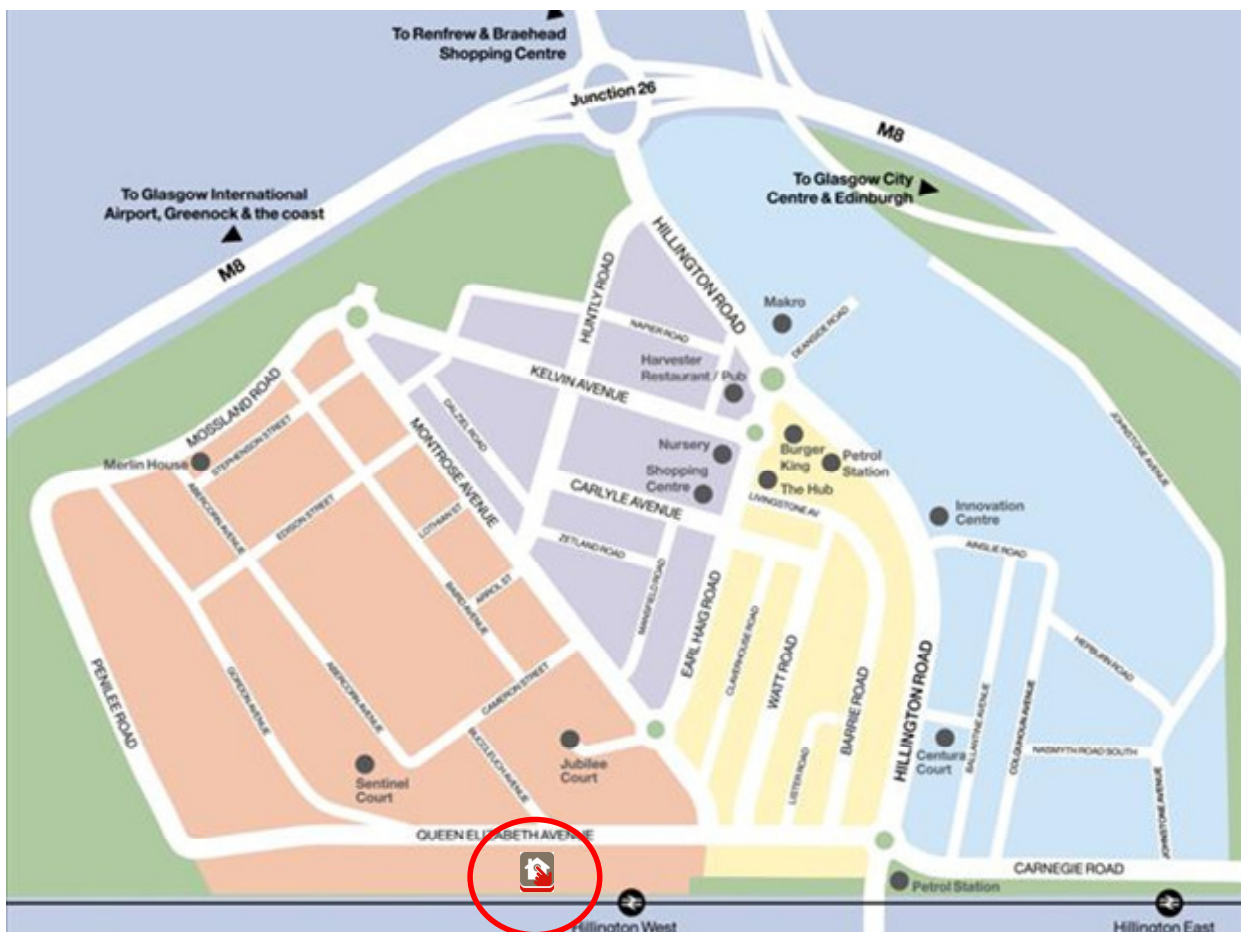

**Directions from Junction 26, M8**

From the roundabout, head south on Hillington Road

Straight through 1<sup>st</sup> roundabout

At 2<sup>nd</sup> roundabout turn right onto Queen Elizabeth Avenue

Carberry Court is located approximately 0.5km along Queen Elizabeth Avenue on the left hand side.

8 Carberry Court  
Queen Elizabeth Avenue  
Hillington Park  
Glasgow  
G52 4NQ

T: 0141 892 2001  
F: 0141 892 2099  
enquiries@bostonnetworks.co.uk  
www.bostonnetworks.co.uk

Hillington Park is located to the west of Glasgow at Junction 26 of the M8 Motorway. The park is just six miles from Glasgow City Centre and benefits from excellent motorway, rail & air access.

Glasgow City Centre - 6 miles (9.7 km)

Edinburgh - 35 miles (56.3 km)

Glasgow International Airport - 2 miles (3.2 km)

[www.glasgowairport.com](http://www.glasgowairport.com) Tel +44 (0)870 040 0008

Prestwick International Airport - 31 miles (49.9 km)